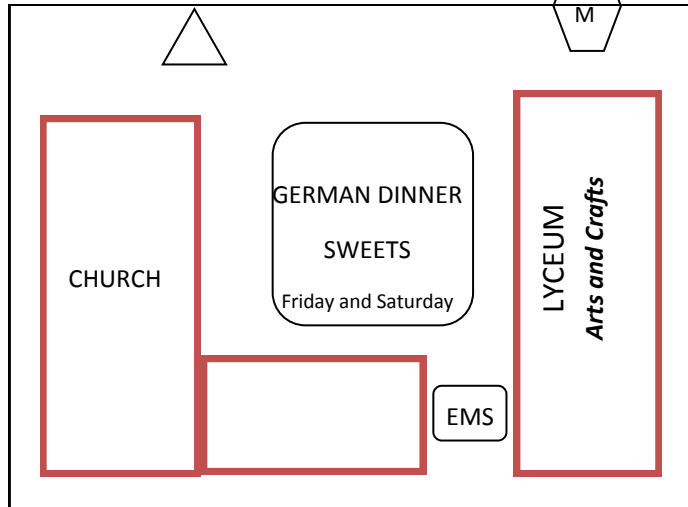

ISLAND OKTOBERFEST FESTIVAL MAP

△ = Ticket Booths

25th Street

24th Street

RESTROOMS

SODAS

SEATING

TEXANS RAFFLE T-SHIRTS

Winnie Street

23rd Street